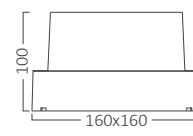

BG38-013X1-2D

3CCT - Color Temperature Changeable

3000K

4000K

6500K

3CCT SWITCH