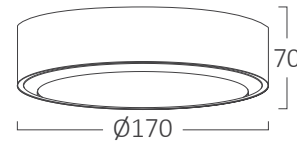

BG38-007X2-2D

3CCT - Color Temperature Changeable

3000K

4000K

6500K

3CCT SWITCH