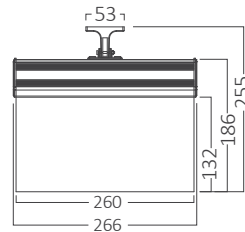

YENİ

BC14-00800-2D

LED

PİL

IP54

80 CRI

YENİ

BC14-01100-2D