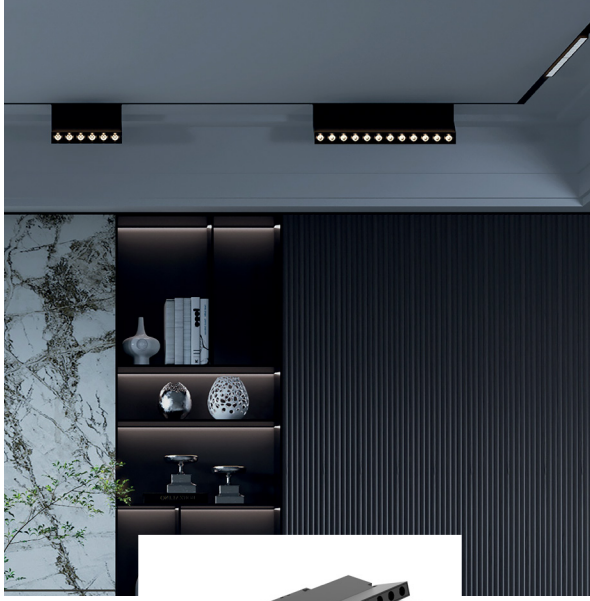

BD60-03281