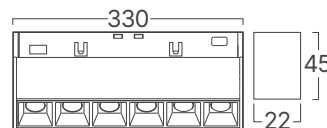

BD60-01381-2D
BD60-01371-2D

3CCT - Color Temperature Changeable

3000K

4000K

6000K

3CCT SWITCH