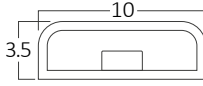

BS02-00720