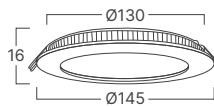

MODEL NO	TİP	GÖVDE RENGİ	KELVİN	WATT	LÜMEN	VOLTAJ	CRI	P.F.	AÇI	MATERYAL	KOLİ ADETİ	FİYAT
BP01-30300	SMD-CRD	Beyaz	3000K	3 w	150 lm	220V-240VAC	≥80	>0,95	120°	Alüminyum	100	$3.60
BP01-30310	SMD-CRD	Beyaz	4000K	3 w	150 lm	220V-240VAC	≥80	>0,95	120°	Alüminyum	100	$3.60
BP01-30330	SMD-CRD	Beyaz	6500K	3 w	150 lm	220V-240VAC	≥80	>0,95	120°	Alüminyum	100	$3.60
BP01-30600	SMD-CRD	Beyaz	3000K	6 w	350 lm	220V-240VAC	≥80	>0,95	120°	Alüminyum	50	$4.60
BP01-30610	SMD-CRD	Beyaz	4000K	6 w	350 lm	220V-240VAC	≥80	>0,95	120°	Alüminyum	100	$4.60
BP01-30630	SMD-CRD	Beyaz	6500K	6 w	350 lm	220V-240VAC	≥80	>0,95	120°	Alüminyum	100	$4.60
BP01-30900	SMD-CRD	Beyaz	3000K	9 w	790 lm	220V-240VAC	>80	>0,50	120°	Alüminyum	48	$6.00
BP01-30910	SMD-CRD	Beyaz	4000K	9 w	790 lm	220V-240VAC	>80	>0,50	120°	Alüminyum	48	$6.00
BP01-30930	SMD-CRD	Beyaz	6500K	9 w	790 lm	220V-240VAC	>80	>0,50	120°	Alüminyum	48	$6.00
BP01-31200	SMD-CRD	Beyaz	3000K	12 w	910 lm	220V-240VAC	≥80	>0,95	120°	Alüminyum	40	$6.80
BP01-31210	SMD-CRD	Beyaz	4000K	12 w	910 lm	220V-240VAC	≥80	>0,95	120°	Alüminyum	40	$6.80
BP01-31230	SMD-CRD	Beyaz	6500K	12 w	910 lm	220V-240VAC	≥80	>0,95	120°	Alüminyum	40	$6.80
BP01-31500	SMD-CRD	Beyaz	3000K	15 w	1120 lm	220V-240VAC	≥80	>0,50	120°	Alüminyum	40	$8.00
BP01-31510	SMD-CRD	Beyaz	4000K	15 w	1120 lm	220V-240VAC	≥80	>0,95	120°	Alüminyum	40	$8.00
BP01-31530	SMD-CRD	Beyaz	6500K	15 w	1120 lm	220V-240VAC	≥80	>0,95	120°	Alüminyum	40	$8.00
BP01-31800	SMD-CRD	Beyaz	3000K	18 w	1360 lm	220V-240VAC	≥80	>0,95	120°	Alüminyum	24	$8.40
BP01-31810	SMD-CRD	Beyaz	4000K	18 w	1360 lm	220V-240VAC	≥80	>0,95	120°	Alüminyum	24	$8.40
BP01-31830	SMD-CRD	Beyaz	6500K	18 w	1360 lm	220V-240VAC	≥80	>0,95	120°	Alüminyum	24	$8.40
SBP05-03600	SMD-ADR	Beyaz	3000K	36 w	3780 lm	220V-240VAC	>80	>0,95	120°	Metal	60	$12.50
SBP05-03610	SMD-ADR	Beyaz	4000K	36 w	3780 lm	220V-240VAC	>80	>0,95	120°	Metal	60	$12.50
SBP05-03630	SMD-ADR	Beyaz	6500K	36 w	3780 lm	220V-240VAC	>80	>0,95	120°	Metal	60	$12.50