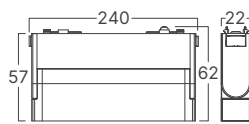

BD60-23281-2D

3CCT - Color Temperature Changeable